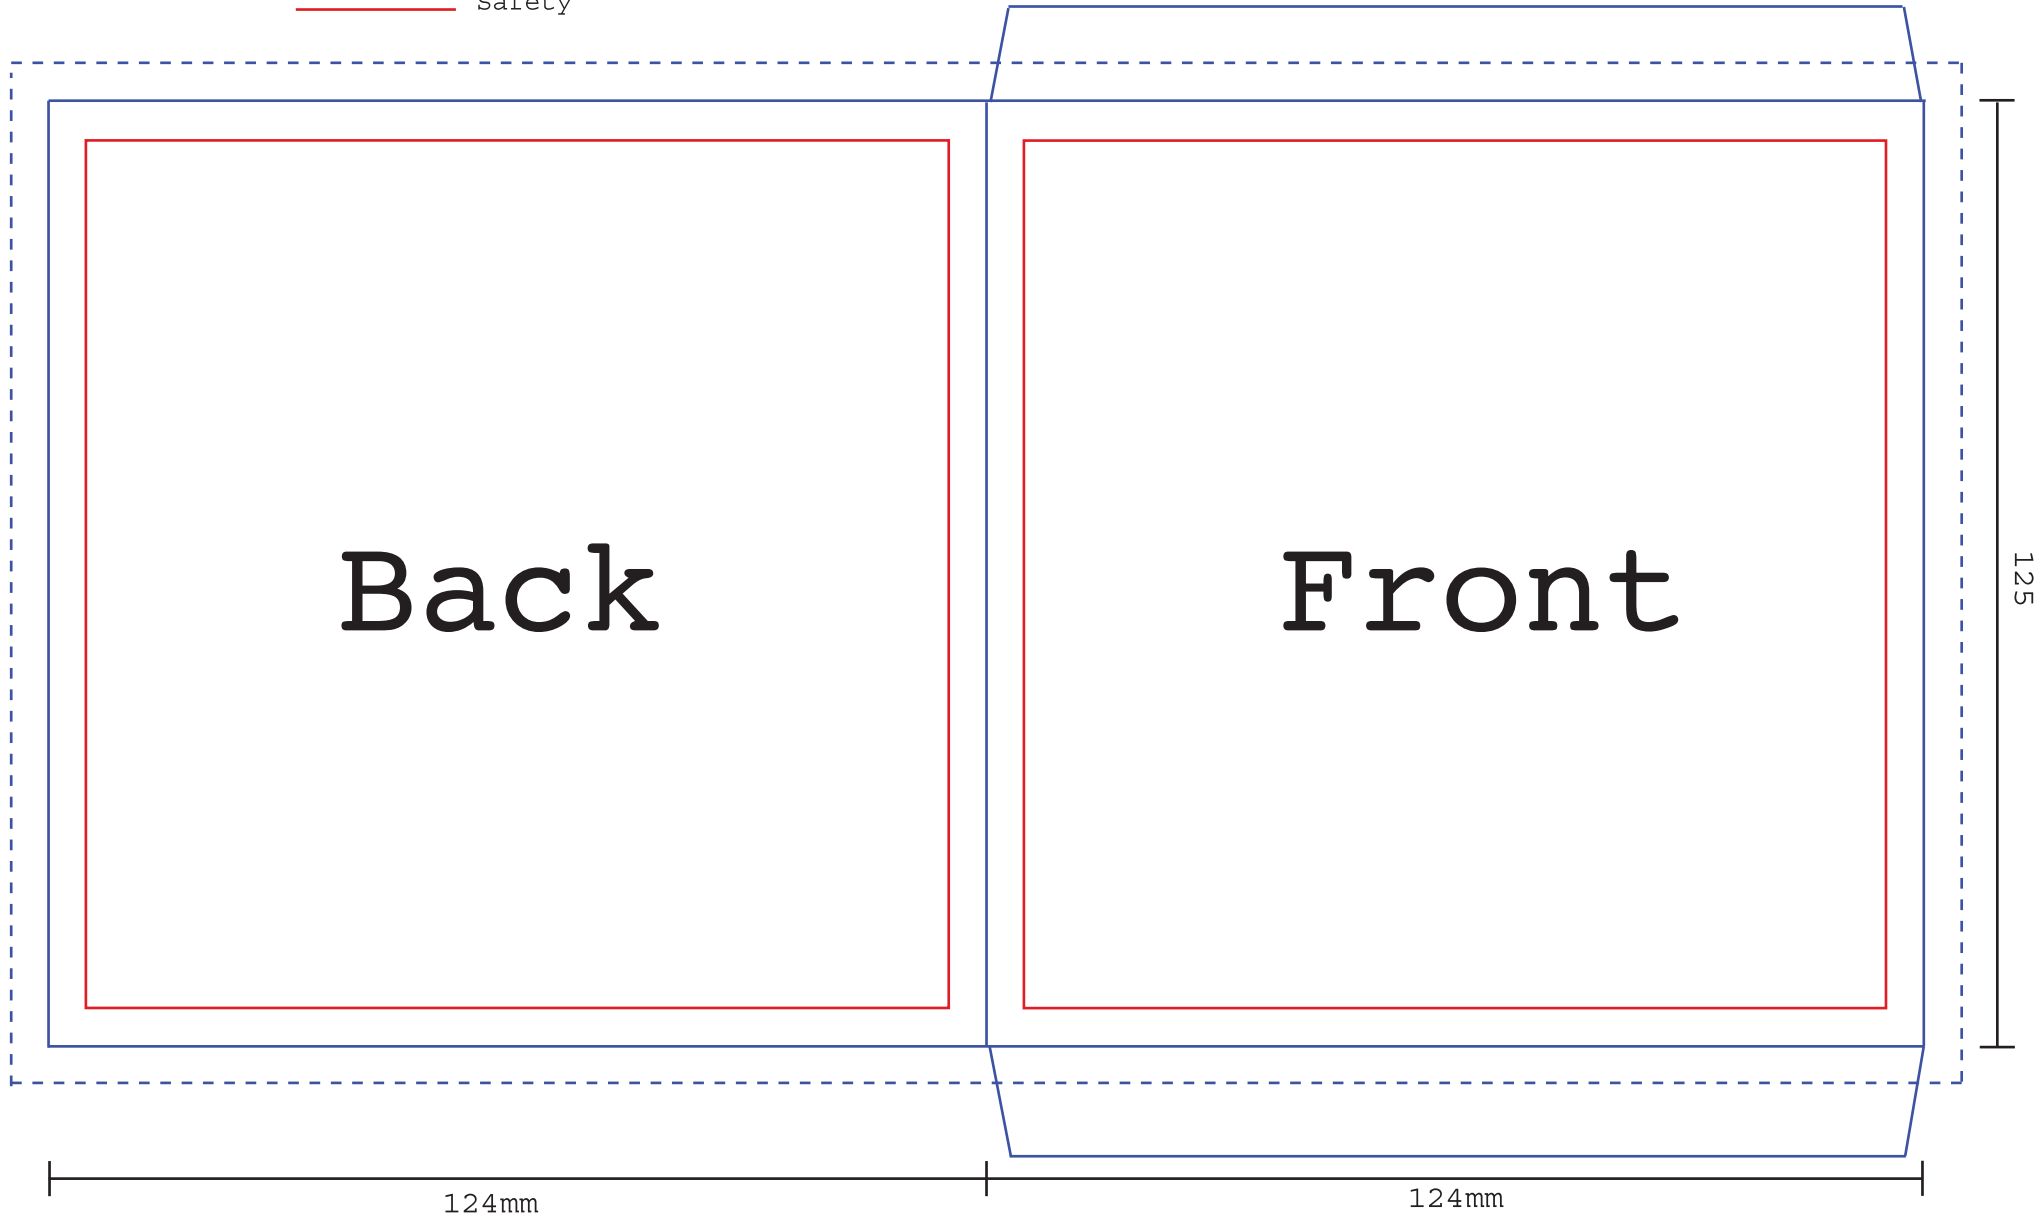

--- Bleed
— Trim
— Safety

Back

Front

124mm

124mm

125